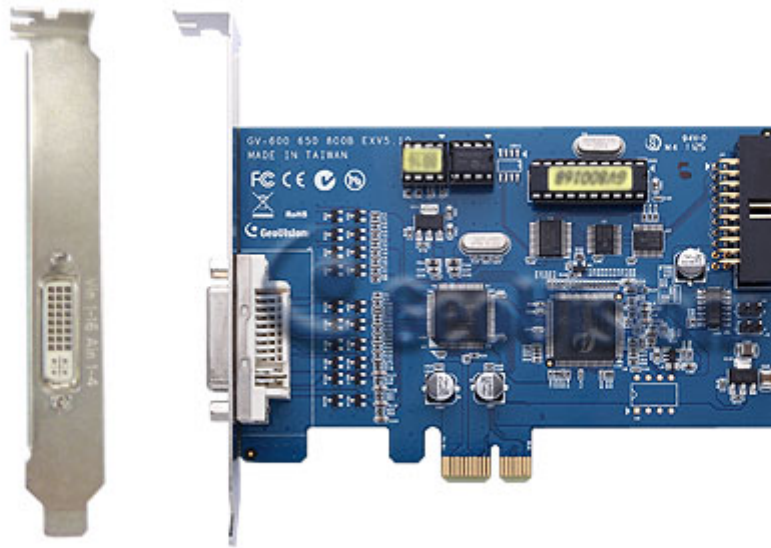

GV-600B Video Capture Card

GV-600B Card provides up to 16 video channels and 4 audio channels, recording up to 30 / 25 fps (NTSC / PAL) in total with H.264 software compression.

Specifications

		GV-600B	GV-600B X 2
Interface		PCI-E (x1)	PCI-E (x1) x 2
Input Type		DVI	
Video Input		4, 8, 16 Cams	8, 12, 16, 20, 24, 32 Cams
Audio Input		4 Channels	8 Channels
Recording Rate	CIF	NTSC	4+4 port: 30 fps 16-port: 30 fps
		PAL	4+4 port: 25 fps 16-port: 25 fps
	D1	NTSC	4+4 port: 30 fps 16-port: 15 fps
		PAL	4+4 port: 25 fps 16-port: 12.5 fps
Display Rate	CIF	NTSC	4+4 port: 30 fps 16-port: 30 fps
		PAL	4+4 port: 25 fps 16-port: 25 fps
	D1	NTSC	4+4 port: 30 fps 16-port: 15 fps
		PAL	4+4 port: 25 fps 16-port: 12.5 fps
Video Resolution	NTSC	704x480, 704x480 De-interlace, 640x480, 640x480 De-interlace, 352x240, 320x240	
	PAL	704x576, 704x576 De-interlace, 640x480, 640x480 De-interlace, 352x288, 320x240	
Video Compression Format		Geo MPEG4, Geo H264	
Audio Compression Format		AAC (16 kHz / 16 bit, 32 kHz / 16 bit)	
GV-NET/IO Card Support		Yes	
Dimensions (W x H)	PCI-E	120 x 82 mm / 4.7 x 3.2 in	
Installation Guide		GV-600B	

Note:

1. GV-600B is currently not compatible with VIA series and ATI series chipset motherboards.
2. 8-port has the same recording rate and display rate as 16-port.
3. Specifications are subject to change without notice.