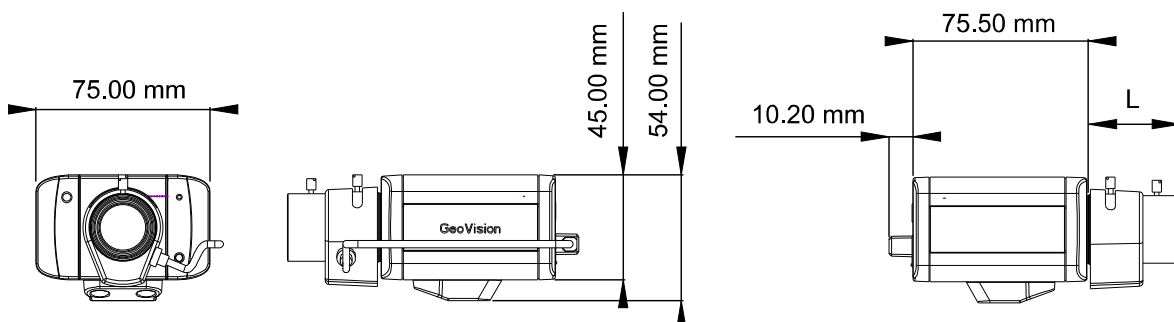

### Dimensions

General	
Operating Temperature	0 °C ~ 50 °C / 32 °F ~ 122 °F
Humidity	10% to 90% (no condensation)
Power Source	12V DC / PoE
Max. Power Consumption	9.5W
Dimensions (L X W X H)	75.5 x 75 x 54 mm / 2.97 x 2.95 x 2.13 in (without lens)
Weight	300 g / 0.66 lb
Regulatory	CE, FCC, C-Tick, RoHS compliant