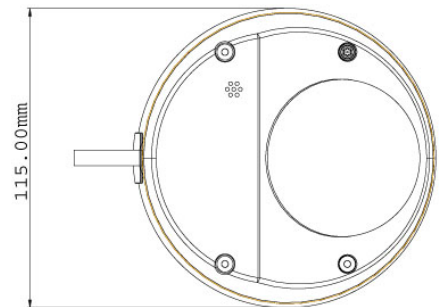

GV-MDR320 3MP H.264 Mini Fixed Rugged Dome

- 1/2.5" progressive scan CMOS
- Megapixel lens
- Dual video streams: Stream 1 from H.264 and MJPEG; Stream 2 from H.264, MPEG4 and MJPEG
- Up to 20 frames per second in megapixel resolution (2048 x 1536)
- IK7 rating
- IP66 rating
- 3-axis mechanism: pan (-45° ~ +45°), tilt (0° ~ 90°), rotate (0° ~ 360°)
- Built-in microphone
- Motion detection
- Tampering alarm
- Privacy mask
- Text overlay
- IP address filtering
- Endurable to low environment temperatures (-20°C ~ 50°C / -4°F ~ 122°F)
- Supports iPhone, iPad, Android & 3GPP
- 31 languages on Web interface

* No SD/SDHC card slot & local storage function for Argentina.

Active Tampering Alarm

Camera Shift

SPECIFICATIONS

Camera		
Image Sensor		1/2.5" progressive scan CMOS
Picture Elements		2048 (H) x 1536 (V)
Minimum Illumination	Color BW	0.5 Lux at F/2.8
Shutter Speed		Automatic, Manual (1/5 ~ 1/8000 sec)
White Balance		Automatic, Manual (2800K ~ 8500K)
Gain Control		Automatic
S/N Ratio		50 dB
BLC		Yes