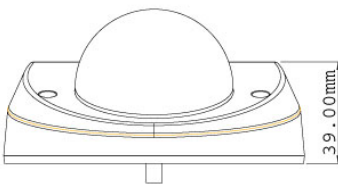

GV-MDR320 3MP H.264 Mini Fixed Rugged Dome

- 1/2.5" progressive scan CMOS
- Megapixel lens
- Dual video streams: Stream 1 from H.264 and MJPEG; Stream 2 from H.264, MPEG4 and MJPEG
- Up to 20 frames per second in megapixel resolution (2048 x 1536)
- IK7 rating
- IP66 rating
- 3-axis mechanism: pan (-45° ~ +45°), tilt (0° ~ 90°), rotate (0° ~ 360°)
- Built-in microphone
- Motion detection
- Tampering alarm
- Privacy mask
- Text overlay
- IP address filtering
- Endurable to low environment temperatures (-20°C ~ 50°C / -4°F ~ 122°F)
- Supports iPhone, iPad, Android & 3GPP
- 31 languages on Web interface

* No SD/SDHC card slot & local storage function for Argentina.

Active Tampering Alarm

Camera Shift

SPECIFICATIONS

Camera		
Image Sensor		1/2.5" progressive scan CMOS
Picture Elements		2048 (H) x 1536 (V)
Minimum Illumination	Color BW	0.5 Lux at F/2.8
Shutter Speed		Automatic, Manual (1/5 ~ 1/8000 sec)
White Balance		Automatic, Manual (2800K ~ 8500K)
Gain Control		Automatic
S/N Ratio		50 dB
BLC		Yes