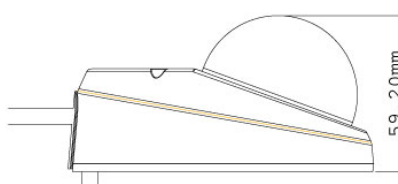

GV-MDR320 3MP H.264 Mini Fixed Rugged Dome

- 1/2.5" progressive scan CMOS
- Megapixel lens
- Dual video streams: Stream 1 from H.264 and MJPEG; Stream 2 from H.264, MPEG4 and MJPEG
- Up to 20 frames per second in megapixel resolution (2048 x 1536)
- IK7 rating
- IP66 rating
- 3-axis mechanism: pan (-45° ~ +45°), tilt (0° ~ 90°), rotate (0° ~ 360°)
- Built-in microphone
- Motion detection
- Tampering alarm
- Privacy mask
- Text overlay
- IP address filtering
- Endurable to low environment temperatures (-20°C ~ 50°C / -4°F ~ 122°F)
- Supports iPhone, iPad, Android & 3GPP
- 31 languages on Web interface

* No SD/SDHC card slot & local storage function for Argentina.

Active Tampering Alarm

Camera Shift

SPECIFICATIONS

Camera		
Image Sensor		1/2.5" progressive scan CMOS
Picture Elements		2048 (H) x 1536 (V)
Minimum Illumination	Color BW	0.5 Lux at F/2.8
Shutter Speed		Automatic, Manual (1/5 ~ 1/8000 sec)
White Balance		Automatic, Manual (2800K ~ 8500K)
Gain Control		Automatic
S/N Ratio		50 dB
BLC		Yes